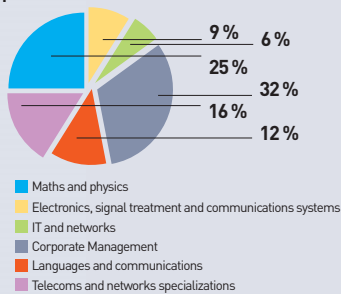

Programs

TELECOM Lille1 offers a 5-year course, leading to an engineering master's degree. The courses all benefit from the European Credit Transfer System, enabling wide international recognition.

BASE CYCLE